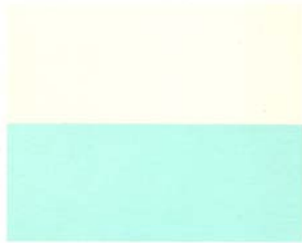

EXTERIOR BC

ERMINE WHITE/CARIBBEAN TURQUOISE

ERMINE WHITE/SAPPHIRE BLUE

ERMINE WHITE/LIME GREEN

IMPERIAL MAROON

CARIBBEAN TURQUOISE

ASCOT GREY

AMBASSADOR BLUE

BODY COLOURS

SAPPHIRE BLUE

SAVOY BLACK

ERMINE WHITE

LIME GREEN

ERMINE WHITE/ASCOT GREY

ASCOT GREY/IMPERIAL MAROON

In the dual tone exterior body colours, the first colour mentioned refers to the roof