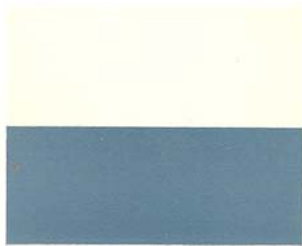

EXTERIOR BC

ERMINE WHITE/CARIBBEAN TURQUOISE

ERMINE WHITE/SAPPHIRE BLUE

ERMINE WHITE/LIME GREEN

IMPERIAL MAROON

CARIBBEAN TURQUOISE

ASCOT GREY

AMBASSADOR BLUE

BODY COLOURS

SAPPHIRE BLUE

SAVOY BLACK

ERMINE WHITE

LIME GREEN

ERMINE WHITE/ASCOT GREY

ASCOT GREY/IMPERIAL MAROON

In the dual tone exterior body colours, the first colour mentioned refers to the roof