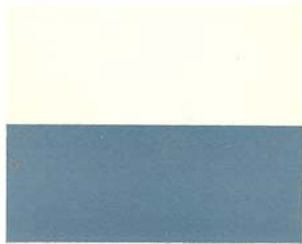

EXTERIOR BODY COLOURS

ERMINE WHITE/CARIBBEAN TURQUOISE

ERMINE WHITE/SAPPHIRE BLUE

ERMINE WHITE/LIME GREEN

IMPERIAL MAROON

CARIBBEAN TURQUOISE

ASCOT GREY

AMBASSADOR BLUE

EXTERIOR BODY COLOURS

SAPPHIRE BLUE

SAVOY BLACK

ERMINE WHITE

LIME GREEN

ERMINE WHITE/ASCOT GREY

ASCOT GREY/IMPERIAL MAROON

In the dual tone exterior body colours, the first colour mentioned refers to the roof