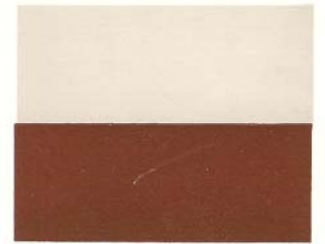

EXTERIOR BODY COLOURS

ERMINE WHITE/CARIBBEAN TURQUOISE

ERMINE WHITE/SAPPHIRE BLUE

ERMINE WHITE/LIME GREEN

IMPERIAL MAROON

CARIBBEAN TURQUOISE

ASCOT GREY

AMBASSADOR BLUE

EXTERIOR BODY COLOURS

SAPPHIRE BLUE

SAVOY BLACK

ERMINE WHITE

LIME GREEN

ERMINE WHITE/ASCOT GREY

ASCOT GREY/IMPERIAL MAROON

In the dual tone exterior body colours, the first colour mentioned refers to the roof